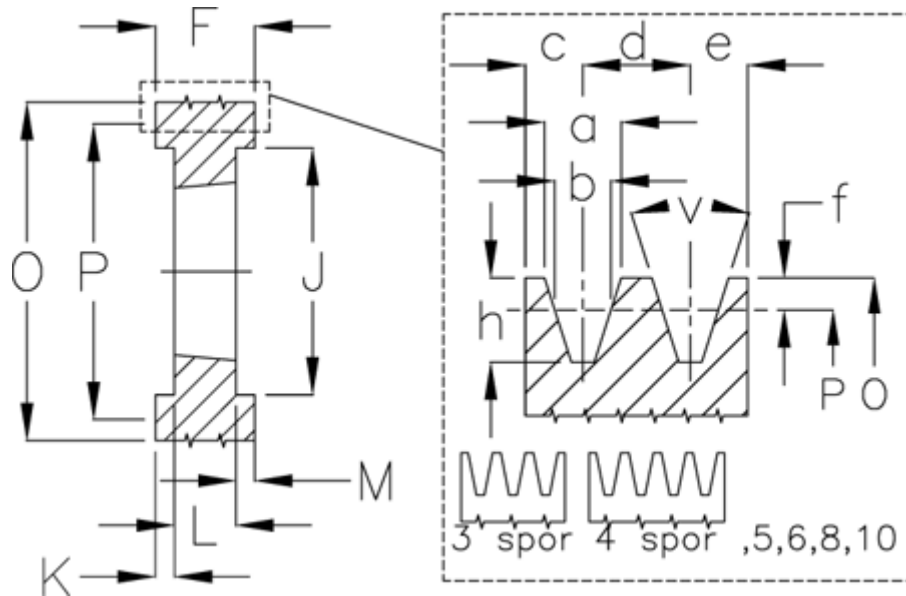

Article number: 604111019004

Description: V-belt pulley SPB 190/4 TL2517

## Measures

a	= 16.3	For bush	= 2517	O	= 197.0
b	= 14.0	h	= 17.5	P	= 190
Bush $\zeta$ max	= 60	J	= 147	Type	= SPB
c	= 12.5	K	= 18,5	v	= 34 degrees
d	= 19.0	L	= 45		
e	= 12.5	m	= 18.5		
f	= 3.5	N	= -		
F	= 82	Number of ribs	= 4		